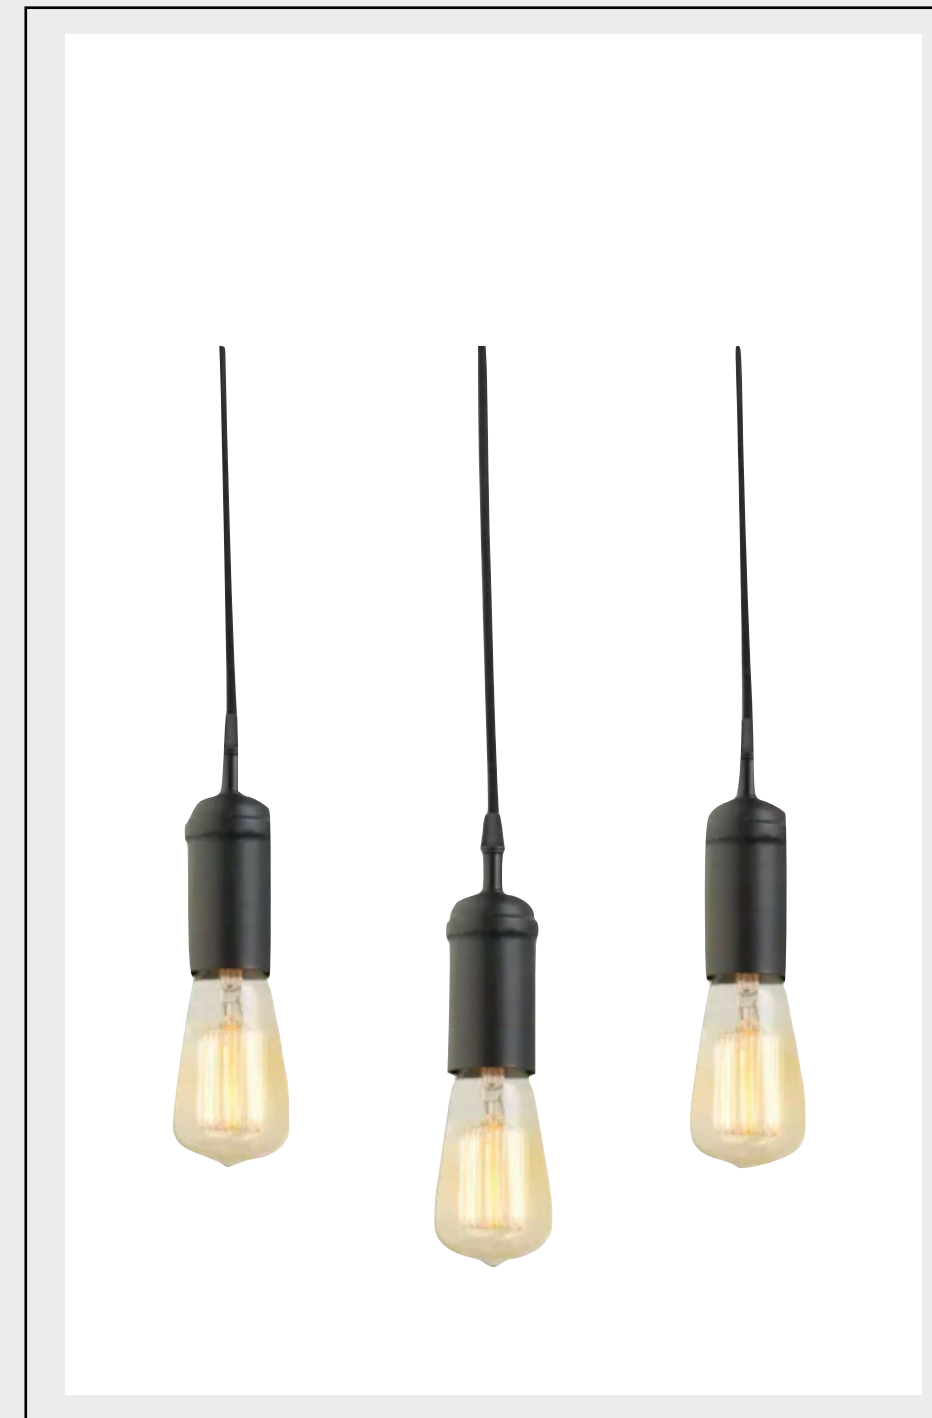

S/L

Iron Star Pendant

Size - 11.5" round
Count - 25

Iron Cage Pendant

Size - 8"-10" width
Count - 22

Edison Drop Lights

Count - 24

Iron Sphere