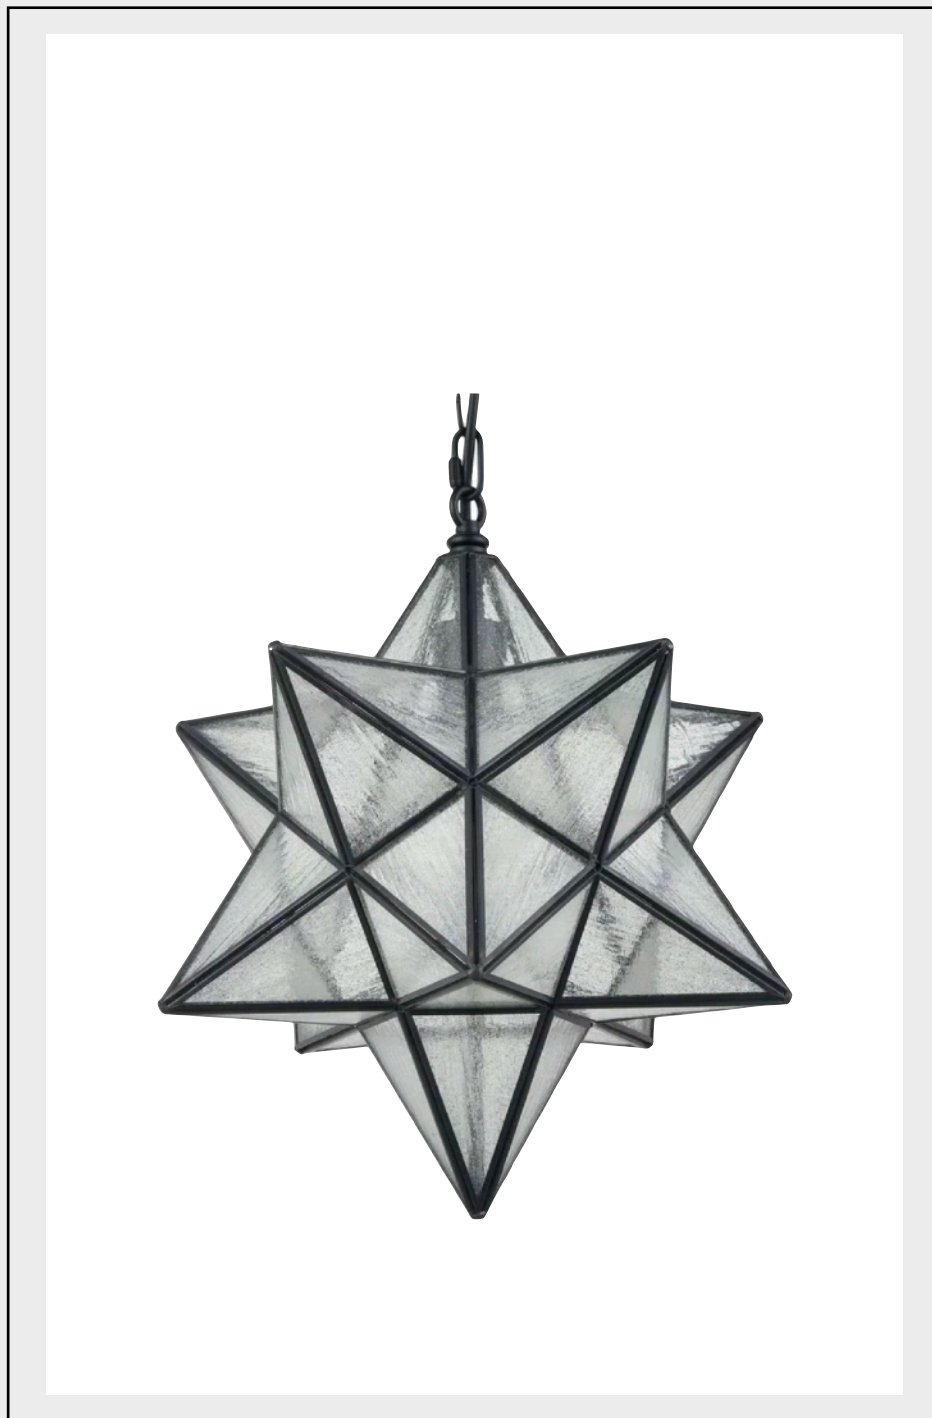

Crystal Chandelier

Size - 14"-20" width
Count - 14

Crystal Sphere

Size - 20" round
Count - 7

white & crystal LIGHTING

S/L

Carl Heyerdahl Photography

wrought iron PENDANTS

S/L

Iron Star Pendant

Size - 11.5" round
Count - 25

Iron Cage Pendant

Size - 8"-10" width
Count - 22

Edison Drop Lights

Count - 24

Iron Sphere