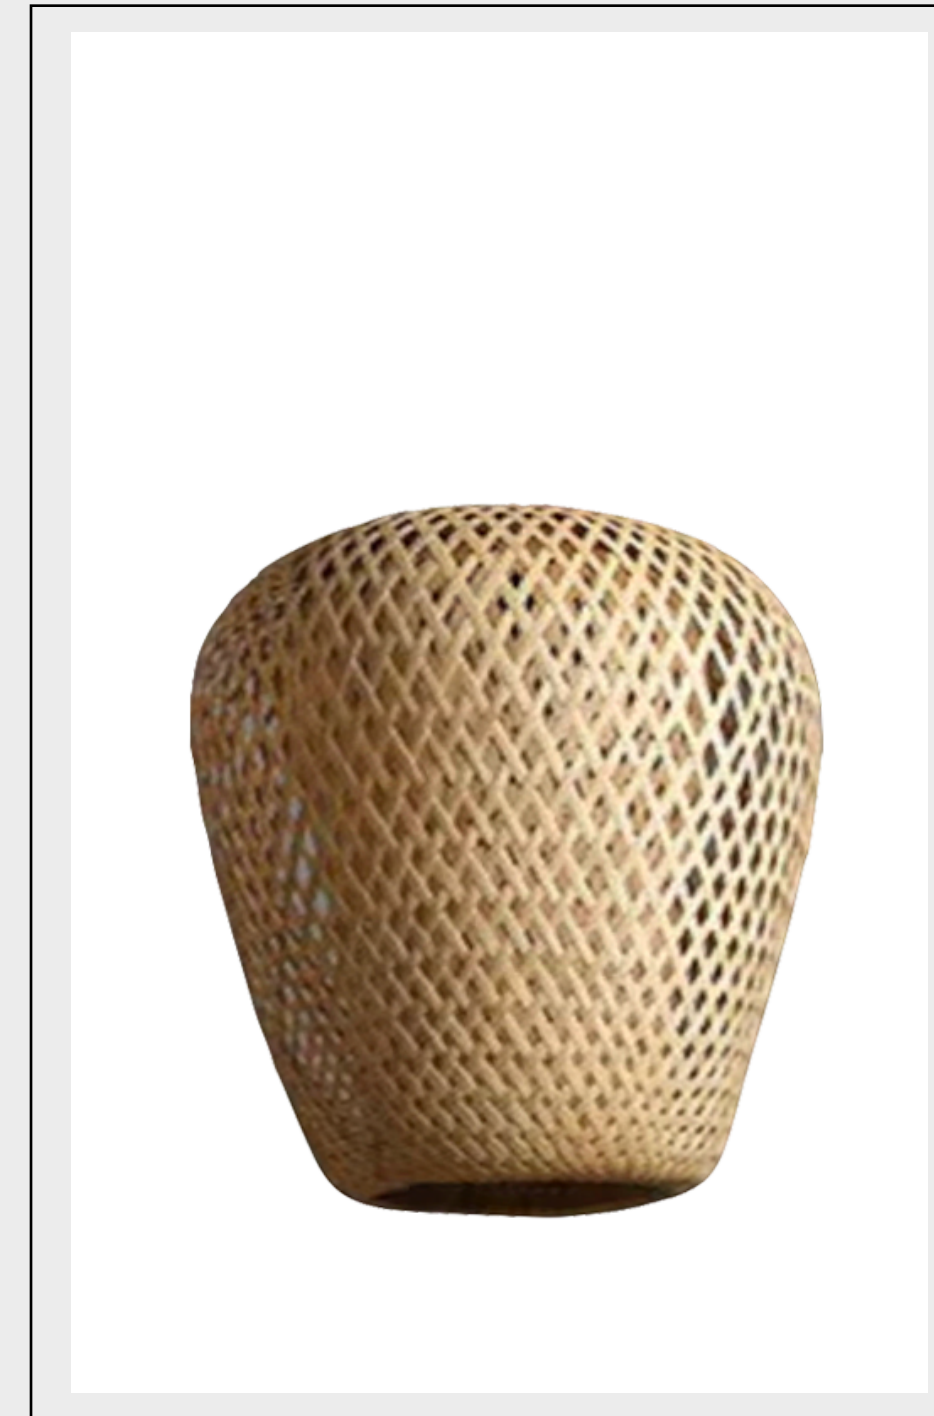

Rattan 3

Size - 13" height
Count - 8