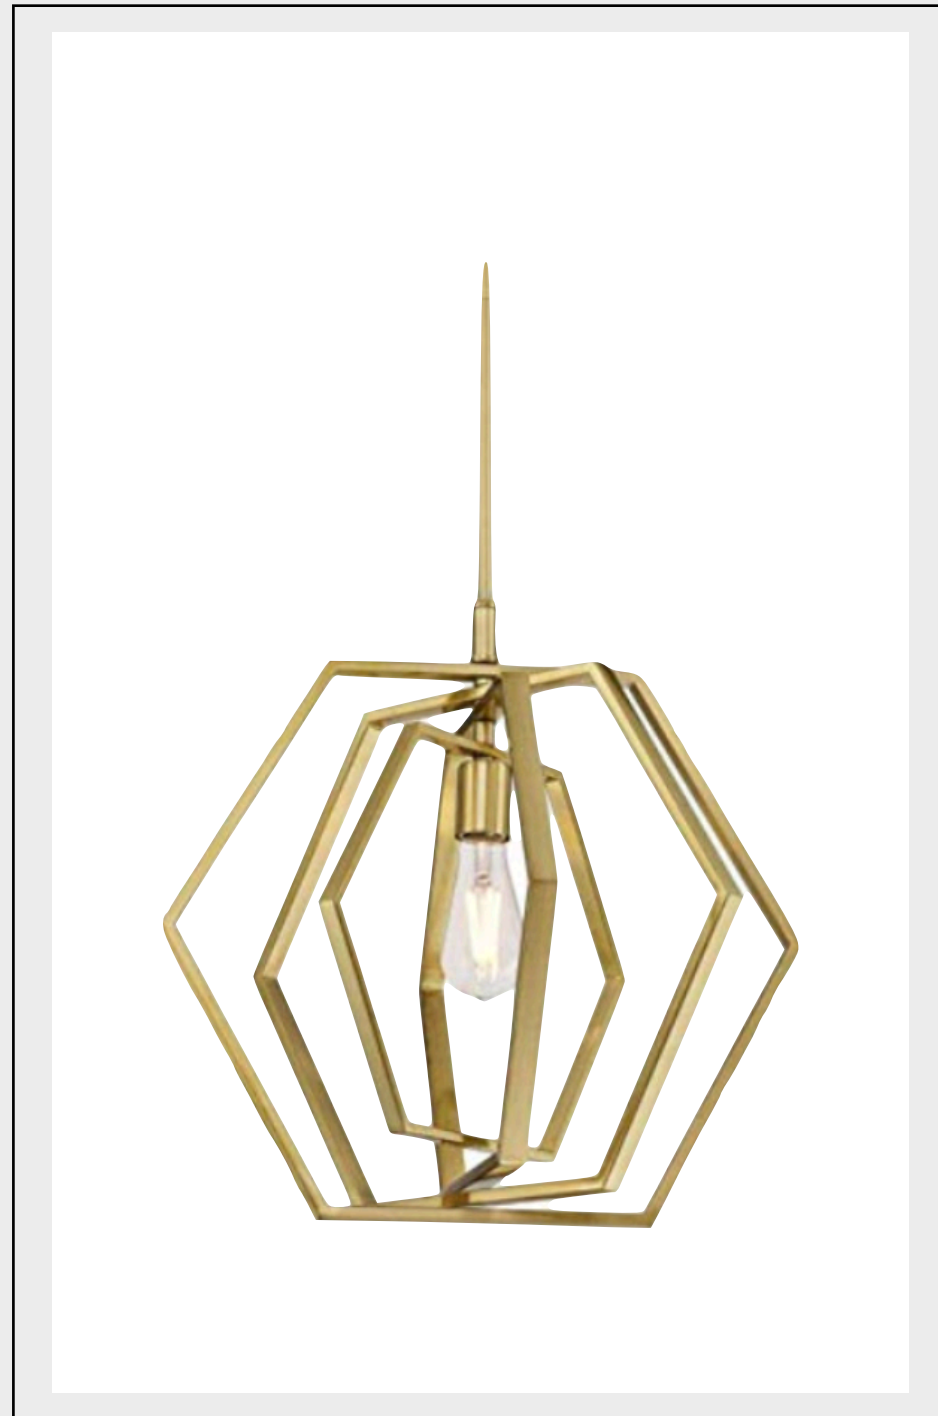

E v e n t L i g h t i n g

by SHE/LUXE

Full 2023 Product Inventory

b a m b o o P E N D A N T S

S/L

Classic Bamboo

Size - 20" width
Count - 24

Braided Bamboo Bell

Size - 19.5" width
Count - 4

Grass Bamboo Dome

Size - 22" width
Count - 6

Tiered Bamboo Drum

Size - 20" width
Count - 4

b a m b o o P E N D A N T S

S/L

Jaimee Morse Photography

rattan PENDANTS

S/L

Jaimee Morse Photography

metallic PENDANTS

S/L

Brass Hex Pendant

Size - 18" width
Count - 1

Brass Cage Pendant

Size - 17" width
Count - 7

Gold Geo Pendant

Size - 13" width
Count - 10

metallic CHANDELIERS

S/L

Beaded Chandelier

Size - 28" width
Count - 7

Brushed Gold Chandelier