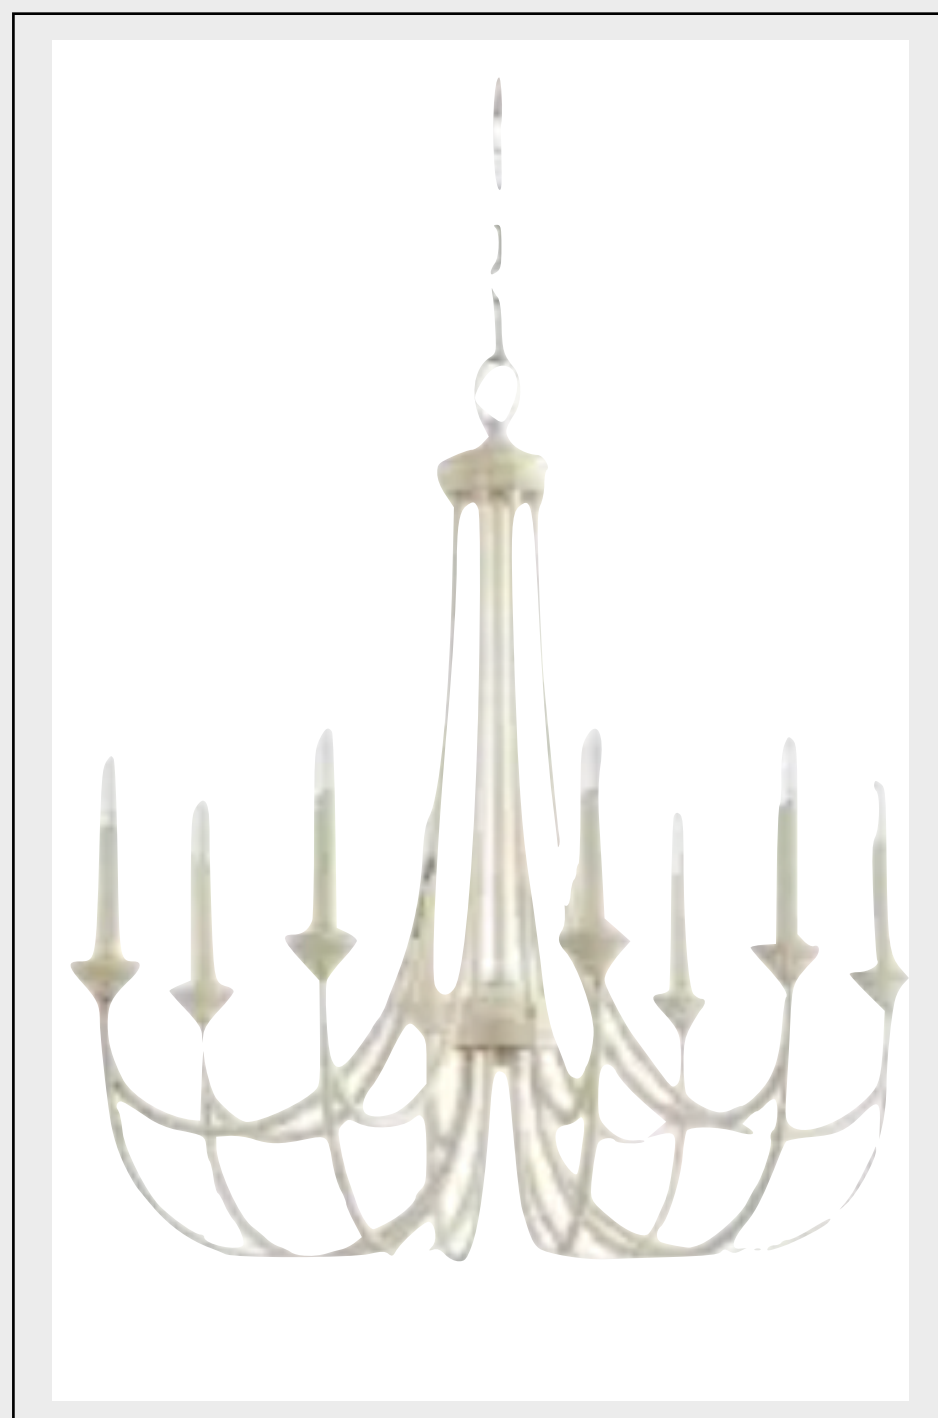

white CHANDELIERS

S/L

Grand White Chandelier

Size - 28" width
Count - 4