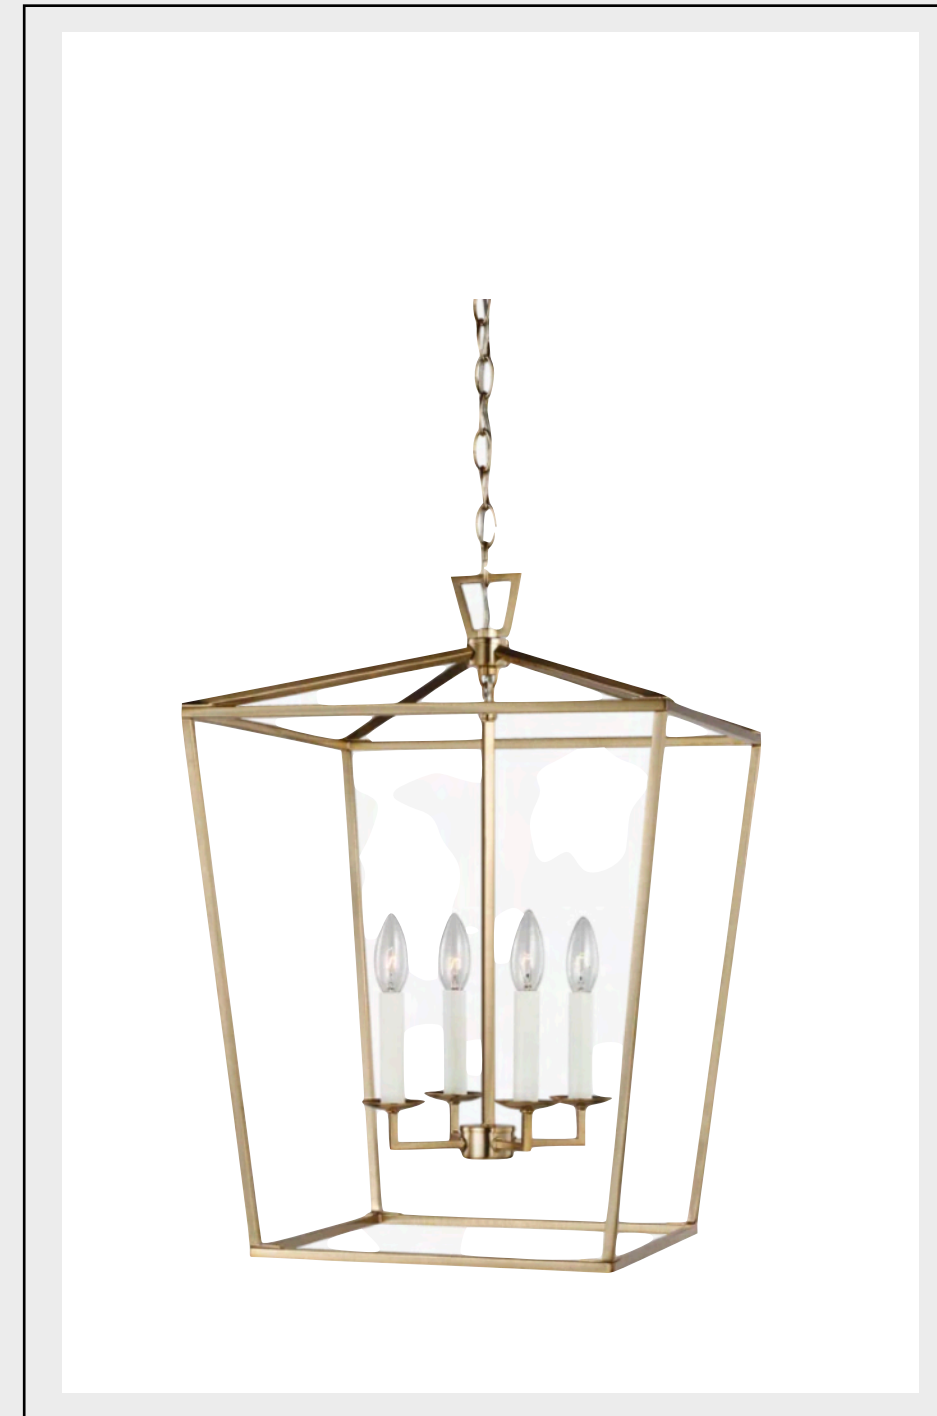

E v e n t L i g h t i n g

by SHE/LUXE

Full 2023 Product Inventory

b a m b o o P E N D A N T S

S/L

Classic Bamboo

Size - 20" width
Count - 24

Braided Bamboo Bell

Size - 19.5" width
Count - 4

Grass Bamboo Dome

Size - 22" width
Count - 6

Tiered Bamboo Drum

Size - 20" width
Count - 4

b a m b o o P E N D A N T S

S/L

Jaimee Morse Photography

rattan PENDANTS

S/L

Jaimee Morse Photography

metallic PENDANTS

S/L

Brass Hex Pendant

Size - 18" width
Count - 1

Brass Cage Pendant

Size - 17" width
Count - 7

Gold Geo Pendant

Size - 13" width
Count - 10

metallic CHANDELIERS

S/L

Beaded Chandelier

Size - 28" width
Count - 7

Brushed Gold Chandelier