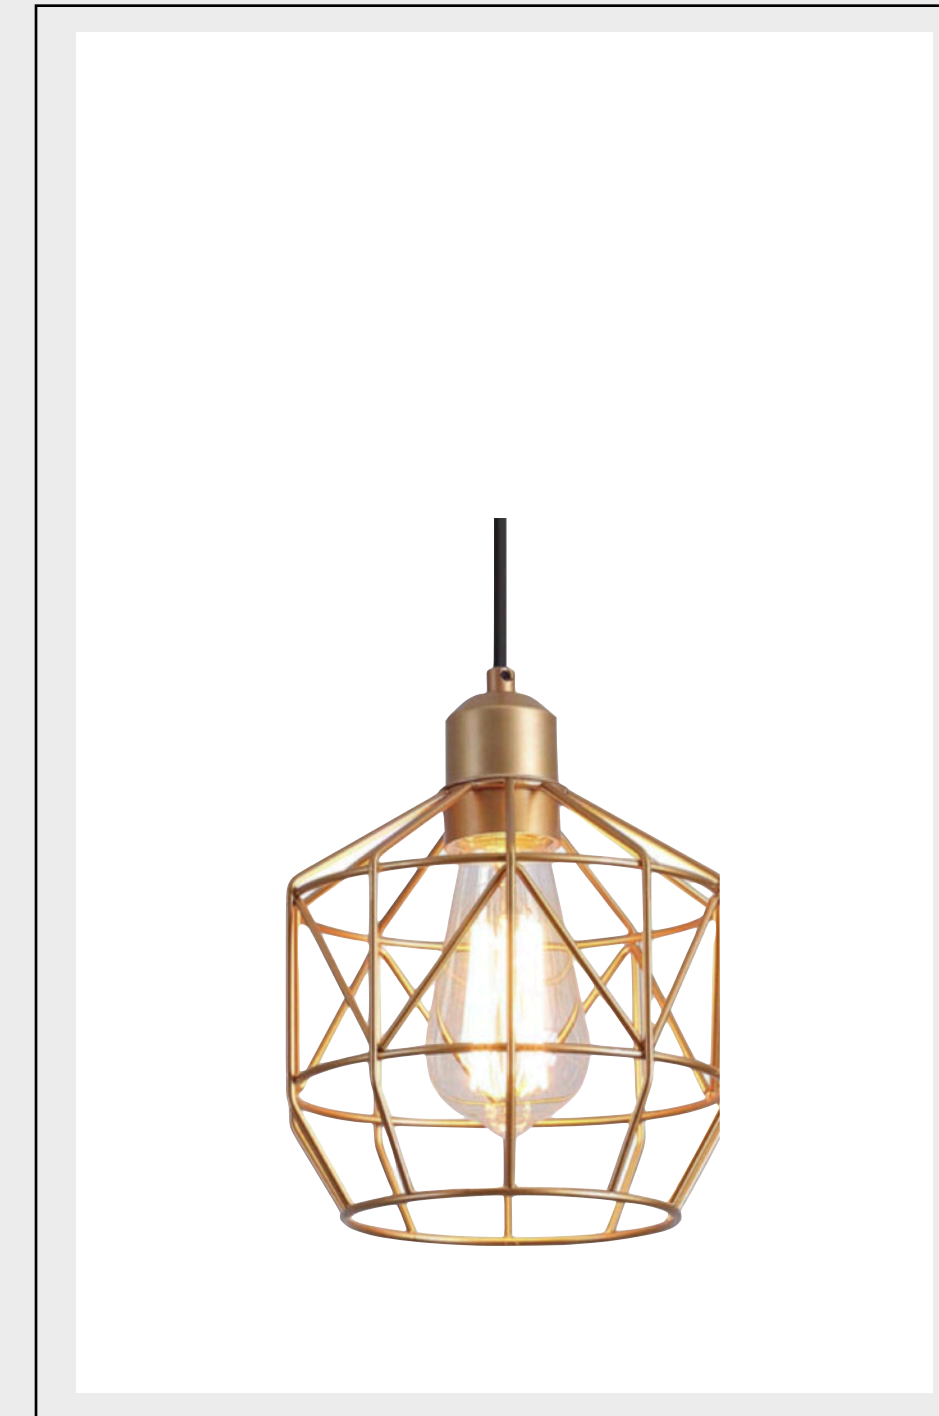

E v e n t L i g h t i n g

by SHE/LUXE

Full 2023 Product Inventory

b a m b o o P E N D A N T S

S/L

Classic Bamboo

Size - 20" width
Count - 24

Braided Bamboo Bell

rattan PENDANTS

S/L

Jaimee Morse Photography

metallic PENDANTS

S/L

Brass Hex Pendant

Size - 18" width
Count - 1

Brass Cage Pendant

Size - 17" width
Count - 7

Gold Geo Pendant

Size - 13" width
Count - 10

metallic CHANDELIERS

S/L

Beaded Chandelier

Size - 28" width
Count - 7

Brushed Gold Chandelier