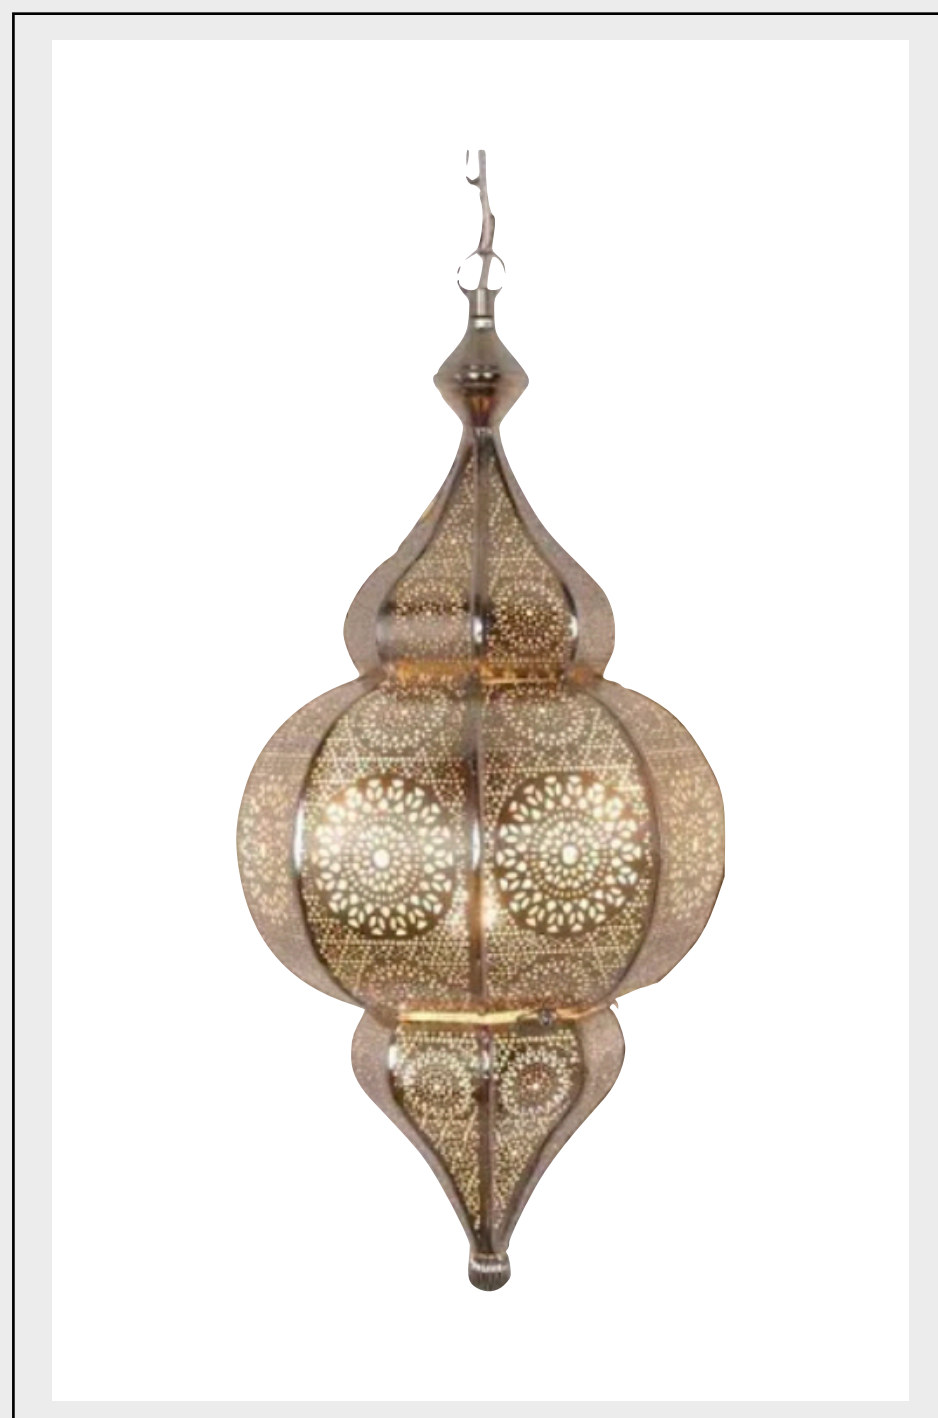

Size - 17" width
Count - 7

Gold Geo Pendant

Size - 13" width
Count - 10

metallic CHANDELIERS

S/L

Beaded Chandelier

Size - 28" width
Count - 7

Brushed Gold Chandelier

Crystal Chandelier

Size - 14"-20" width
Count - 14

Crystal Sphere

Size - 20" round
Count - 7

white & crystal LIGHTING

S/L

Carl Heyerdahl Photography

wrought iron PENDANTS

S/L

Iron Star Pendant

Size - 11.5" round
Count - 25

Iron Cage Pendant

Size - 8"-10" width
Count - 22

Edison Drop Lights

Count - 24

Iron Sphere

Size - 36" round
Count - 5

boho PENDANTS

S/L

Round Pendant
Size - 40" width
Count - 1

Square Pendant
Size - 14"-20" width
Count - 14

Grapevine Sphere
Size - 20" round
Count - 7

iron & boho PENDANTS

S/L