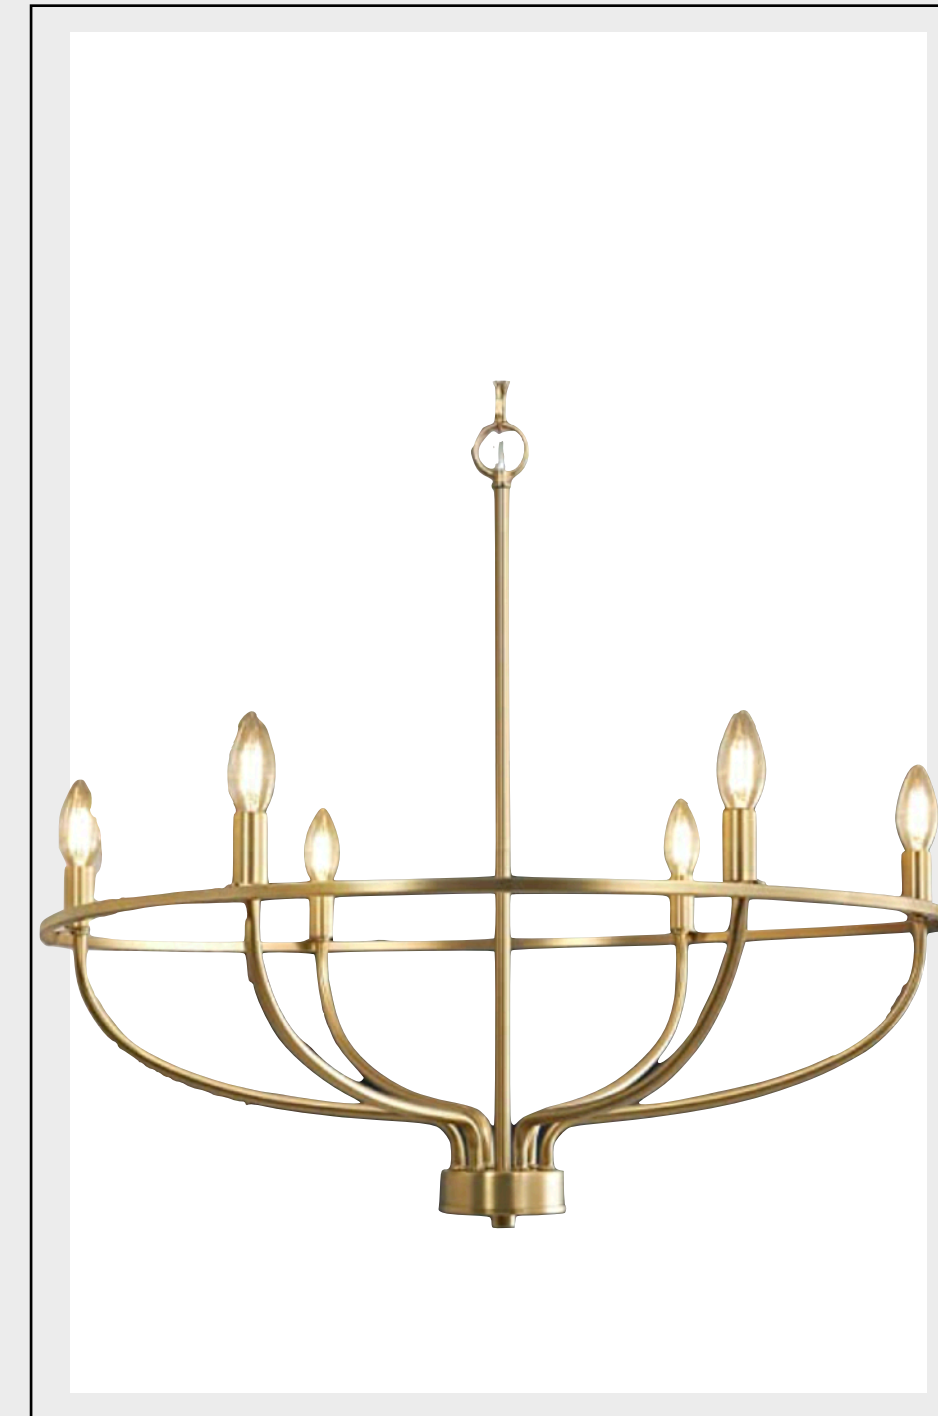

Size - 17" width
Count - 7

Gold Geo Pendant

Size - 13" width
Count - 10

metallic CHANDELIERS

S/L

Beaded Chandelier

Size - 28" width
Count - 7

Brushed Gold Chandelier