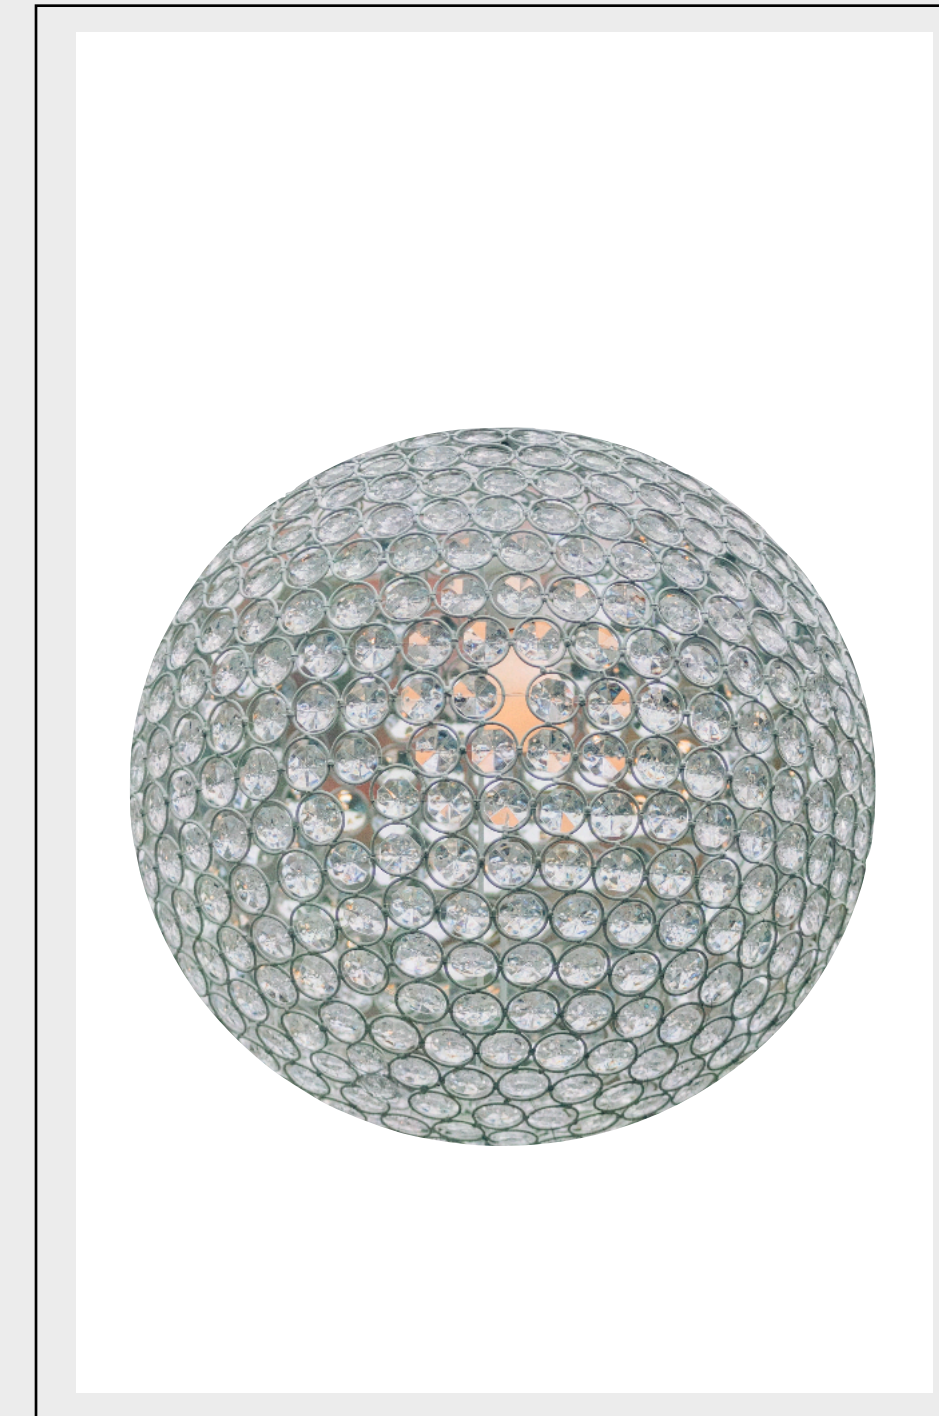

Crystal Sphere

Size - 20" round
Count - 7