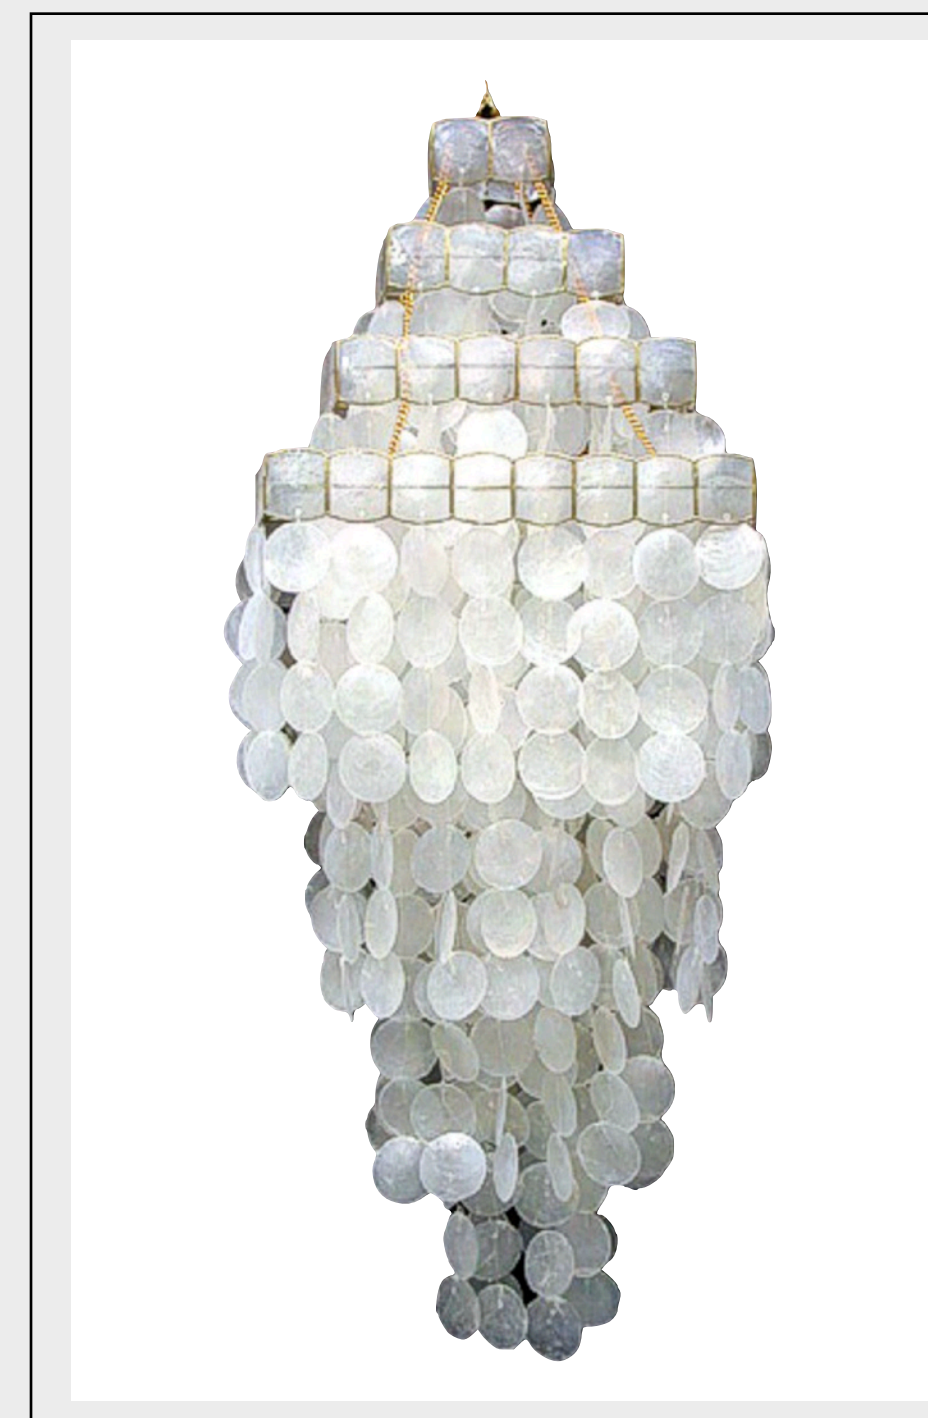

Shell Chandelier

Size - 28" Count - 8
Size - 14" Count - 10