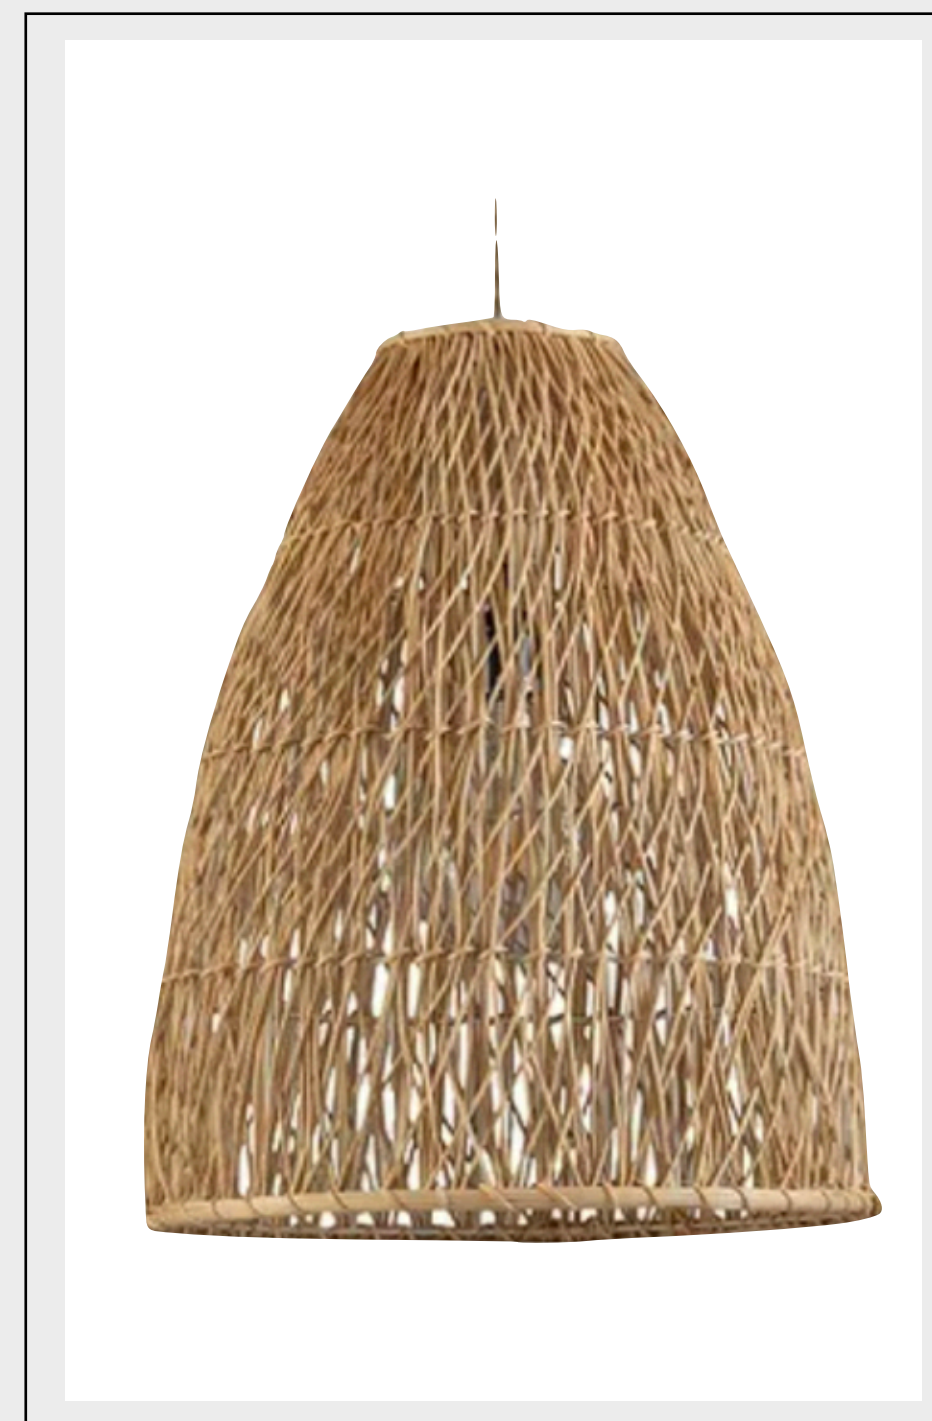

E v e n t L i g h t i n g

by SHE/LUXE

Full 2023 Product Inventory

b a m b o o P E N D A N T S

S/L

Classic Bamboo

Size - 20" width
Count - 24

Braided Bamboo Bell

Size - 19.5" width
Count - 4

Grass Bamboo Dome

Size - 22" width
Count - 6

Tiered Bamboo Drum

Size - 20" width
Count - 4

b a m b o o P E N D A N T S

S/L

Jaimee Morse Photography