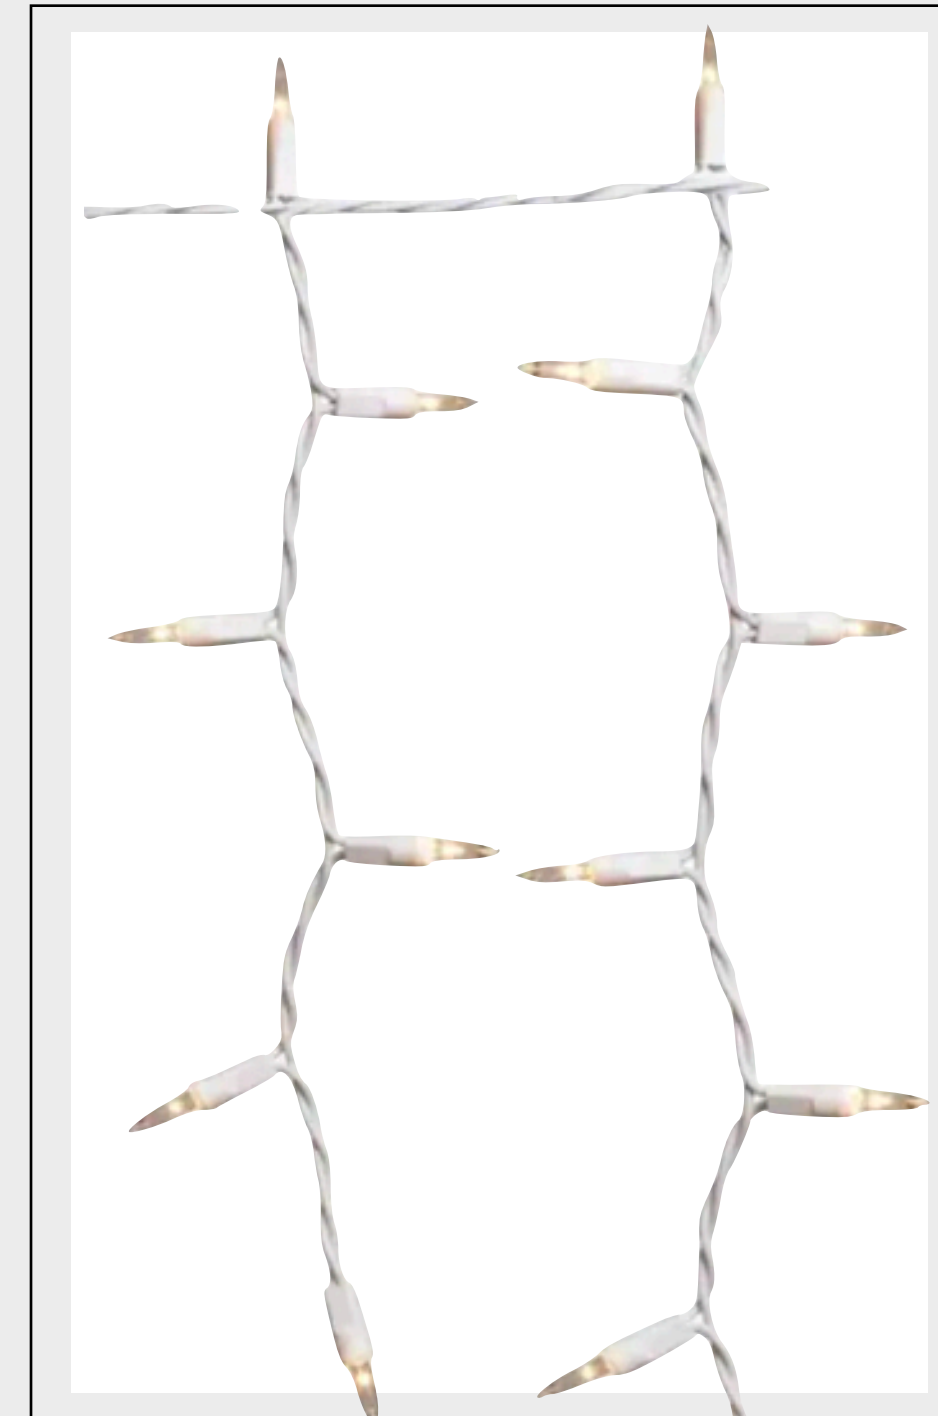

Size - 36" round
Count - 5

boho PENDANTS

S/L

Round Pendant
Size - 40" width
Count - 1

Square Pendant
Size - 14"-20" width
Count - 14

Grapevine Sphere
Size - 20" round
Count - 7

iron & boho PENDANTS

S/L

Hailey & Joel Photography

string LIGHTING

S/L

White Bistros

Black Bistros

Twinkle Lights

string LIGHTING

S/L