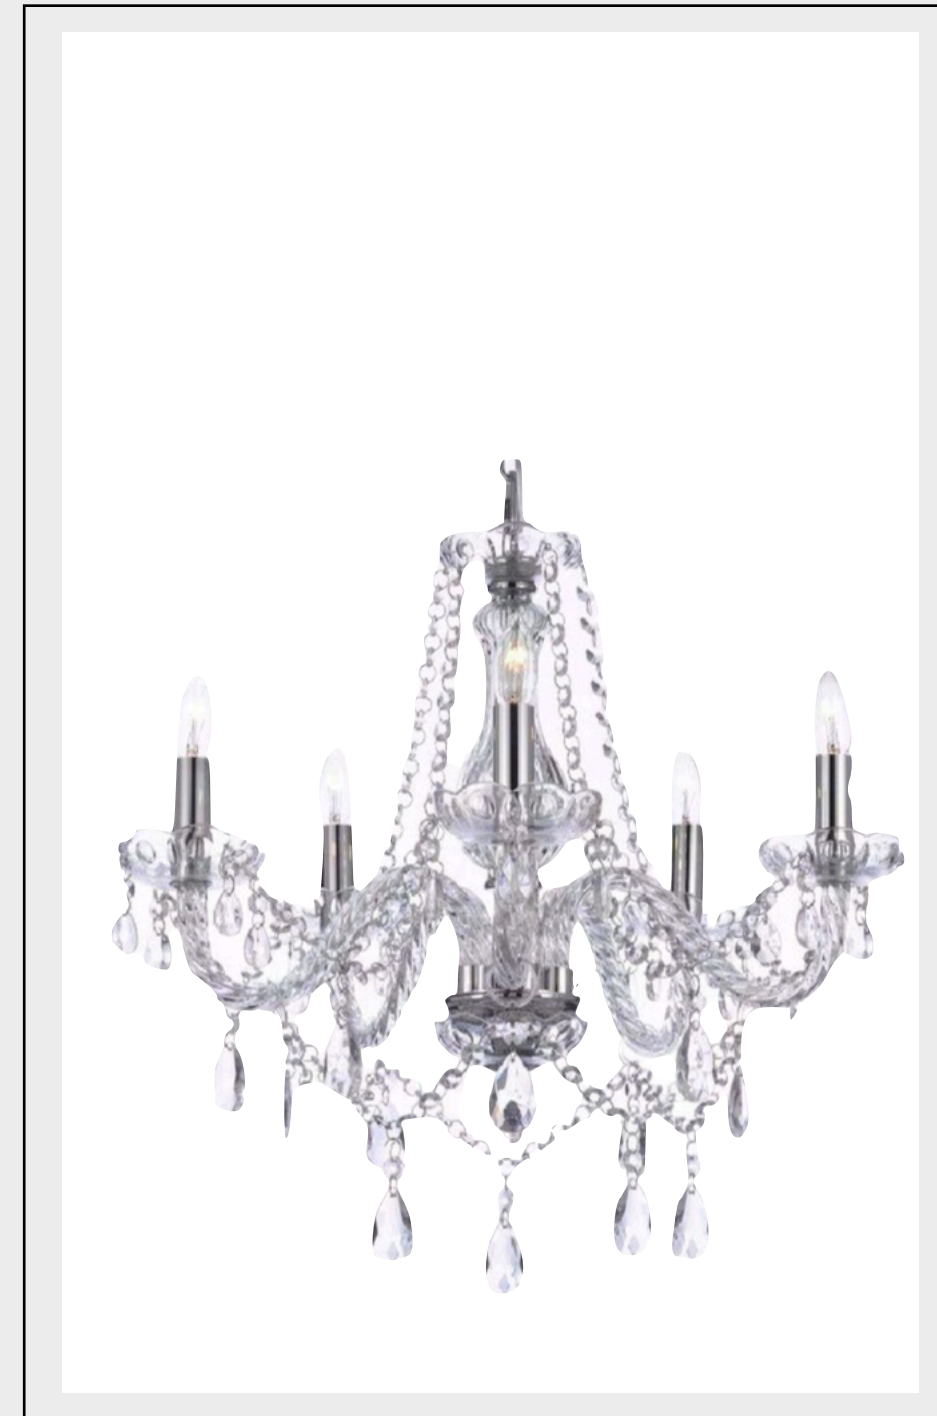

White Chandelier

Size - 14" width
Count - 6

Shell Chandelier

Size - 28" Count - 8
Size - 14" Count - 10

crystal LIGHTING

S/L

Grand Crystal Chandelier

Size - 40" width
Count - 1